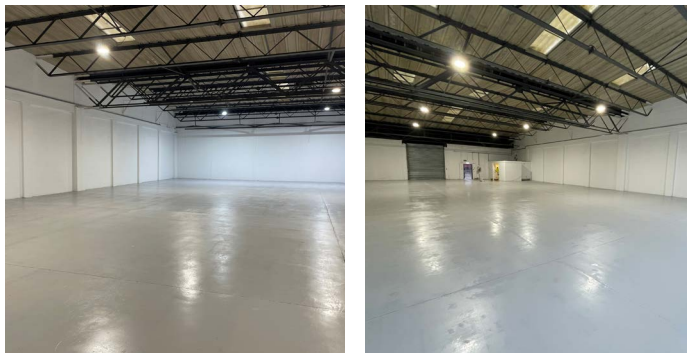

Viewing

Strictly via prior appointment with the appointed agent

Ryden

0141 204 3838

www.ryden.co.uk

Gregor Harvie 07765 255988
gregor.harvie@ryden.co.uk

Colliers

0141 226 1000

colliers.com/uk/industrial

Colin McManus 07795 613227
Colin.McManus@colliers.com

LCP.

part of IMCore

01384
400123

searchlcp.co.uk

Alex Williams 07741 951843
AWilliams@lcpproperties.co.uk